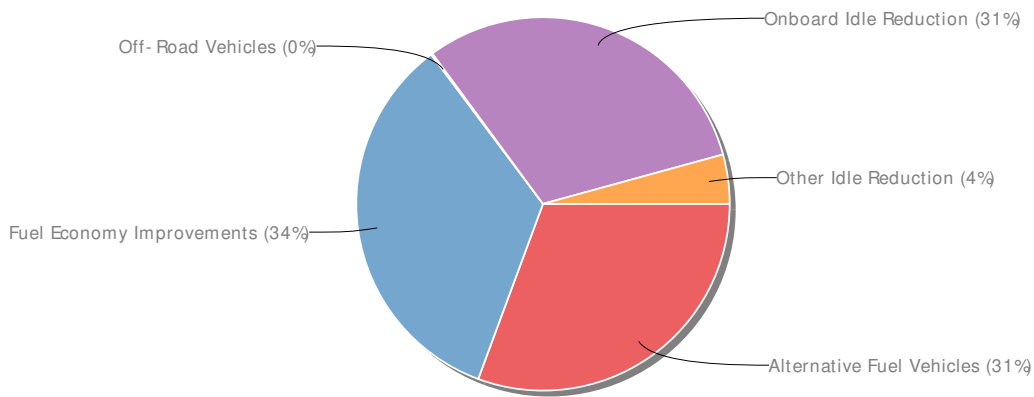

2010 ANNUAL REPORT

Wisconsin Southeast Area Clean Cities

Gallons of Gasoline Equivalent Reduced

347,298 gallons

Greenhouse Gas Emissions Reduced

4,639 tons

COALITION

Wisconsin Southeast Area Clean Cities - WI