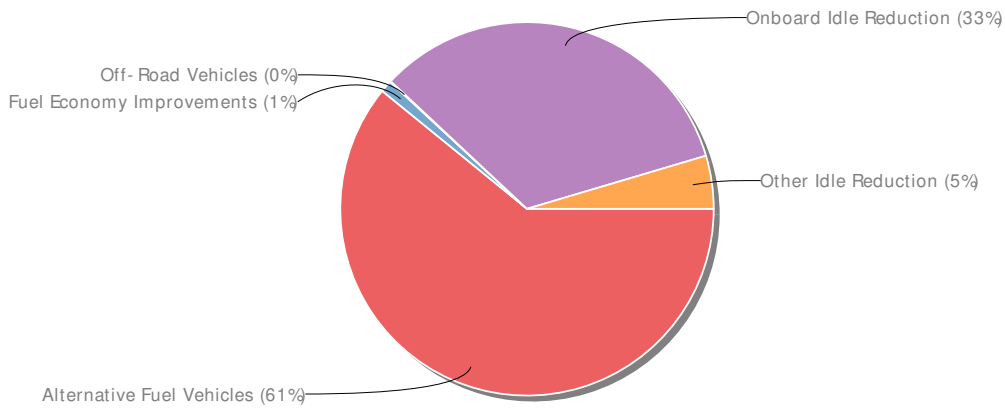

2010 ANNUAL REPORT

Wisconsin Southeast Area Clean Cities

Gallons of Gasoline Equivalent Reduced

347,298 gallons

Greenhouse Gas Emissions Reduced

4,639 tons

COALITION

Wisconsin Southeast Area Clean Cities - WI