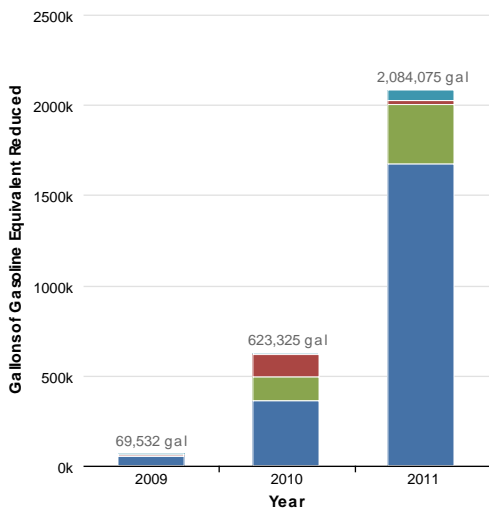

2011 ANNUAL REPORT

Wisconsin Southeast Area Clean Cities

2011 Gallons of Gasoline Equivalent Reduced

2,084,075 gallons

2011 Greenhouse Gas Emissions Reduced

12,498 tons

Historical Gallons of Gasoline Equivalent Reduced

Historical Greenhouse Gas Emissions Reduced

COALITION

Wisconsin Southeast Area Clean Cities - WI

<http://www.wicleancities.org>

Designated: 06/29/1994

Boundaries: Counties: Kenosha, Milwaukee, Ozaukee, Racine, Washington, Waukesha; City of Milwaukee