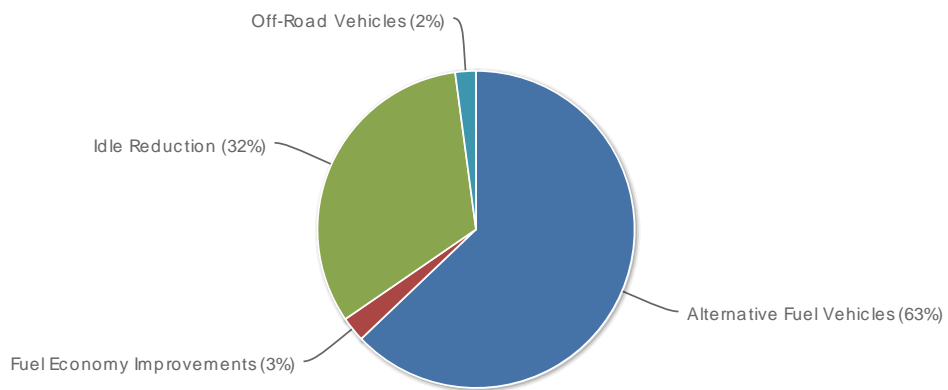

2011 ANNUAL REPORT

Wisconsin Southeast Area Clean Cities

2011 Gallons of Gasoline Equivalent Reduced

2,084,075 gallons

2011 Greenhouse Gas Emissions Reduced

12,498 tons

Historical Gallons of Gasoline Equivalent Reduced

Historical Greenhouse Gas Emissions Reduced

COALITION

Wisconsin Southeast Area Clean Cities - WI

<http://www.wicleancities.org>

Designated: 06/29/1994

Boundaries: Counties: Kenosha, Milwaukee, Ozaukee, Racine, Washington, Waukesha; City of Milwaukee