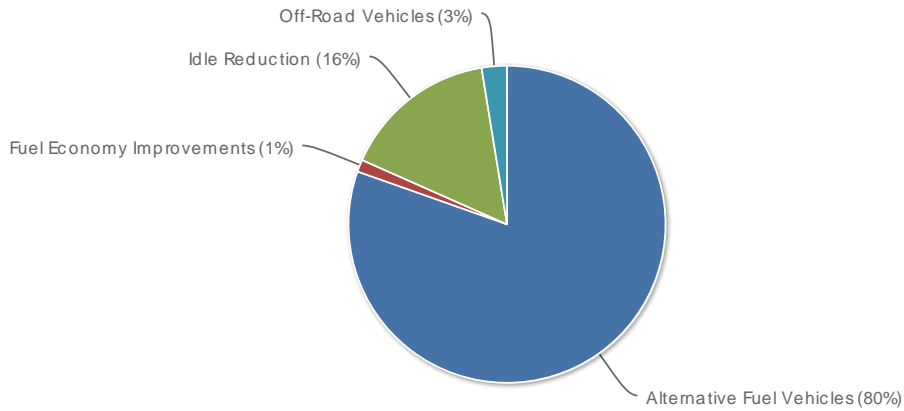

2011 ANNUAL REPORT

Wisconsin Southeast Area Clean Cities

2011 Gallons of Gasoline Equivalent Reduced

2,084,075 gallons

2011 Greenhouse Gas Emissions Reduced

12,498 tons

Historical Gallons of Gasoline Equivalent Reduced

Historical Greenhouse Gas Emissions Reduced

COALITION

Wisconsin Southeast Area Clean Cities - WI

<http://www.wicleancities.org>

Designated: 06/29/1994

Boundaries: Counties: Kenosha, Milwaukee, Ozaukee, Racine, Washington, Waukesha; City of Milwaukee