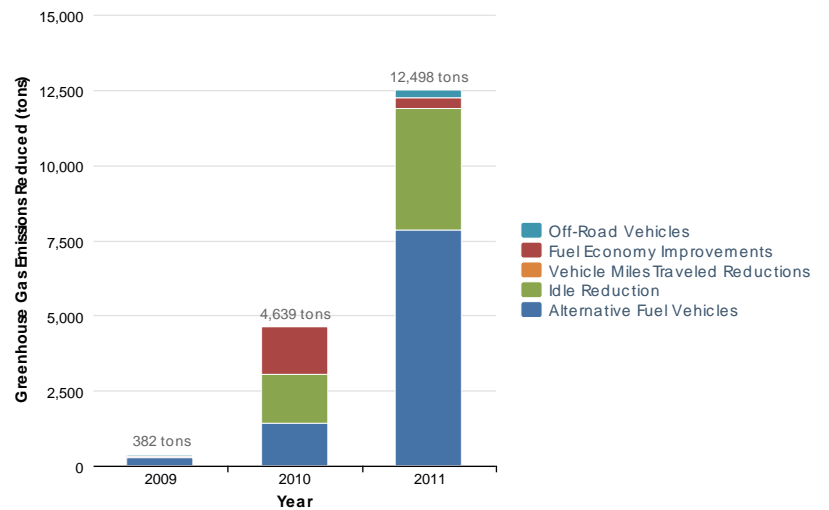

Historical Greenhouse Gas Emissions Reduced