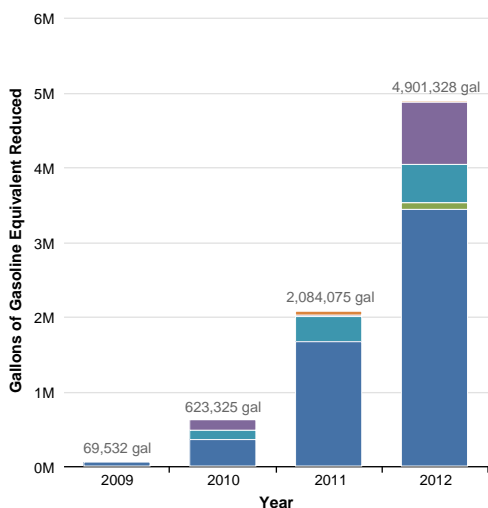

2012 Gallons of Gasoline Equivalent Reduced

2012 Greenhouse Gas Emissions Reduced

Historical Gallons of Gasoline Equivalent Reduced

Historical Greenhouse Gas Emissions Reduced

COALITION

Wisconsin Southeast Area Clean Cities - WI

<http://www.wicleancities.org>

Designated: 06/29/1994

Boundaries: Counties: Kenosha, Milwaukee, Ozaukee, Racine, Washington, Waukesha; City of Milwaukee