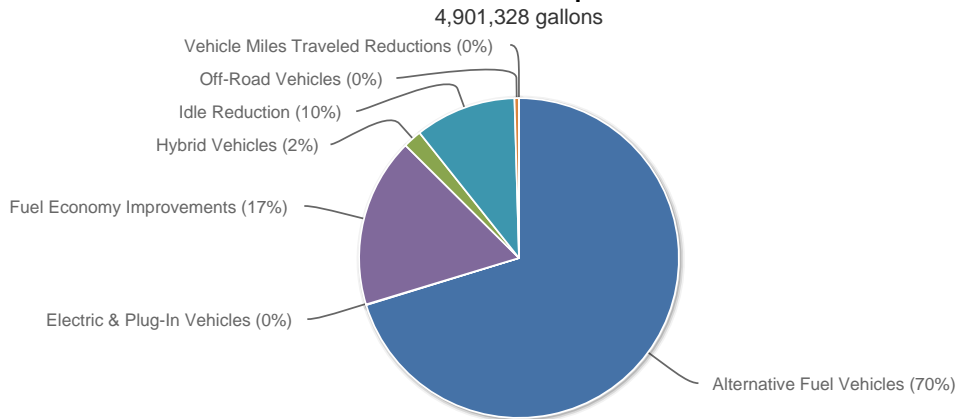

2012 Gallons of Gasoline Equivalent Reduced

2012 Greenhouse Gas Emissions Reduced

Historical Gallons of Gasoline Equivalent Reduced

Historical Greenhouse Gas Emissions Reduced

COALITION

Wisconsin Southeast Area Clean Cities - WI