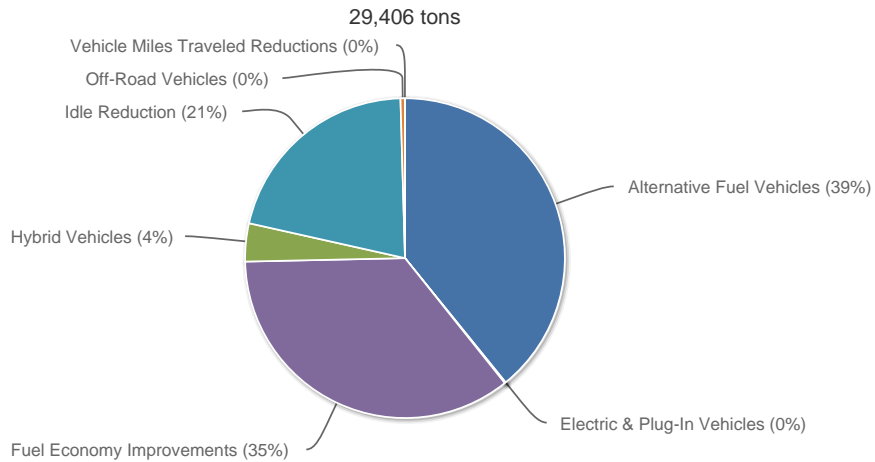

2012 Gallons of Gasoline Equivalent Reduced

2012 Greenhouse Gas Emissions Reduced

Historical Gallons of Gasoline Equivalent Reduced

Historical Greenhouse Gas Emissions Reduced

COALITION

Wisconsin Southeast Area Clean Cities - WI