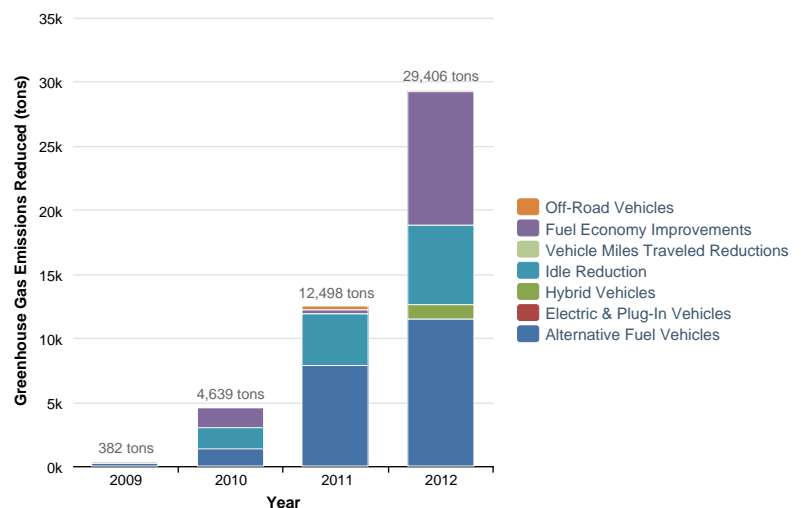

2012 Gallons of Gasoline Equivalent Reduced

2012 Greenhouse Gas Emissions Reduced

Historical Gallons of Gasoline Equivalent Reduced

Historical Greenhouse Gas Emissions Reduced

COALITION

Wisconsin Southeast Area Clean Cities - WI