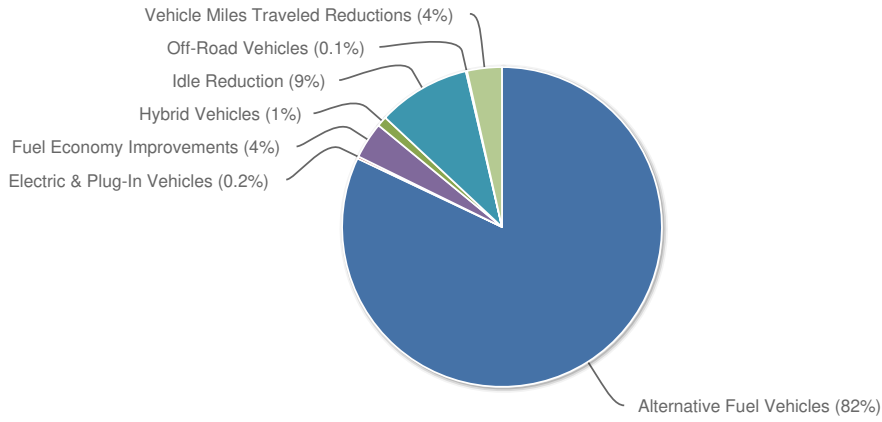

2013 Gallons of Gasoline Equivalent Reduced

11,957,438 gallons

2013 Greenhouse Gas Emissions Reduced

57,888 tons

Historical Gallons of Gasoline Equivalent Reduced

Historical Greenhouse Gas Emissions Reduced