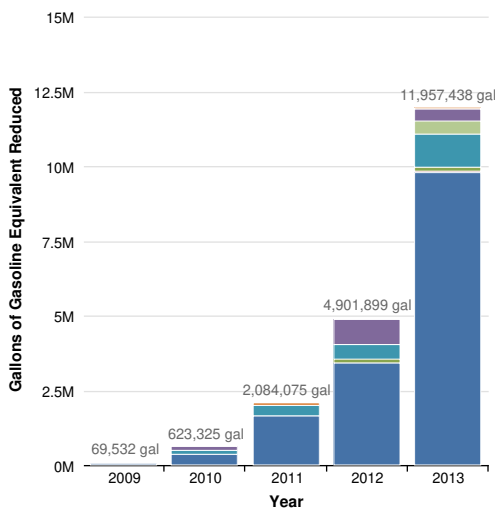

2013 Gallons of Gasoline Equivalent Reduced

11,957,438 gallons

2013 Greenhouse Gas Emissions Reduced

57,888 tons

Historical Gallons of Gasoline Equivalent Reduced

Historical Greenhouse Gas Emissions Reduced