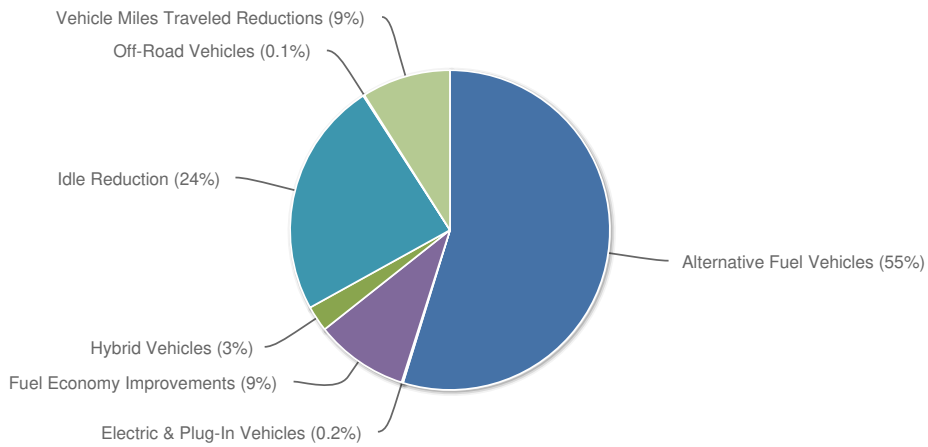

2013 Gallons of Gasoline Equivalent Reduced

11,957,438 gallons

2013 Greenhouse Gas Emissions Reduced

57,888 tons

Historical Gallons of Gasoline Equivalent Reduced

Historical Greenhouse Gas Emissions Reduced