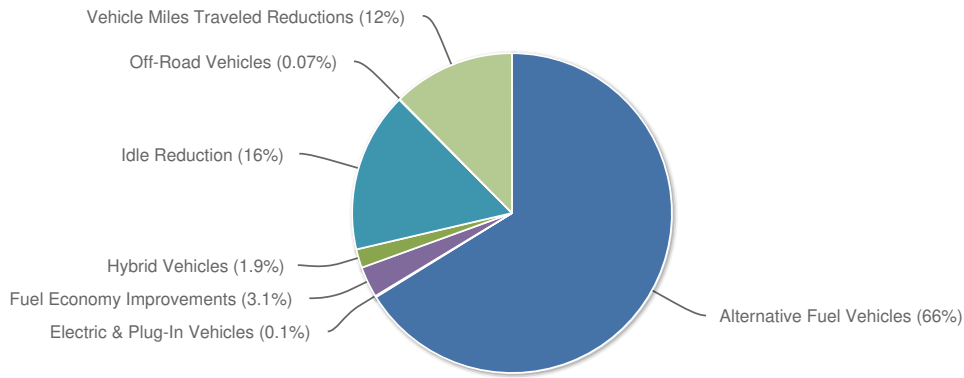

### 2014 Gallons of Gasoline Equivalent Reduced

21,272,401 gallons

### 2014 Greenhouse Gas Emissions Reduced

70,137 tons