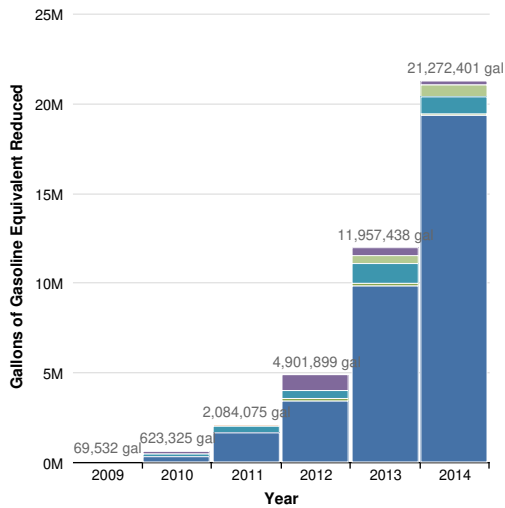

Historical Gallons of Gasoline Equivalent Reduced