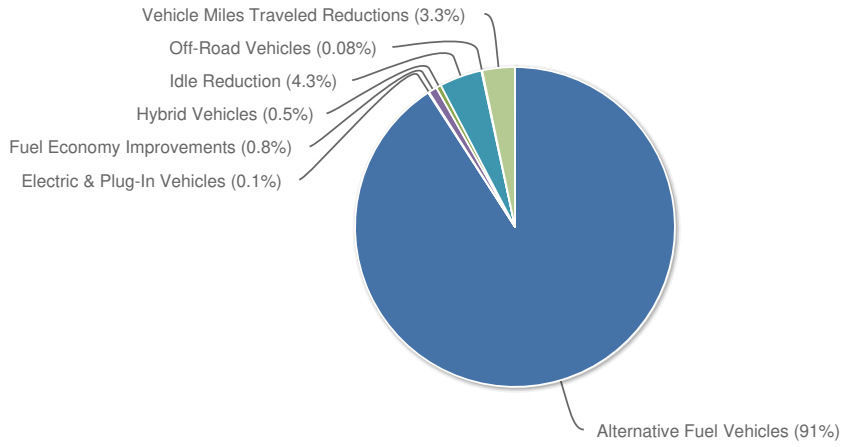

### 2014 Gallons of Gasoline Equivalent Reduced

21,272,401 gallons

### 2014 Greenhouse Gas Emissions Reduced

70,137 tons